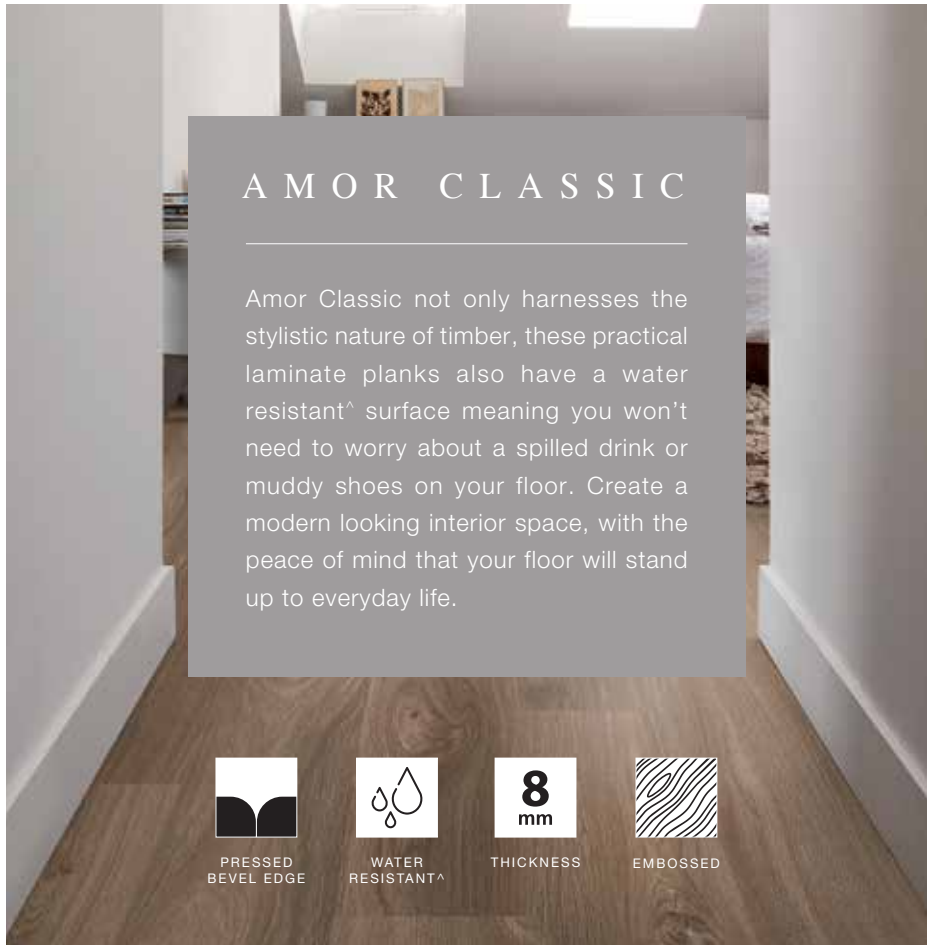

CLASSIC PLANK

1200 x 190 x 8mm

BOX (7 PLANKS)

1.596m²

WEAR
RESISTANT

FADE
RESISTANT

STAIN
RESISTANT

PRESSED
BEVEL EDGE

WATER
RESISTANT[^]

THICKNESS

EMBOSSED